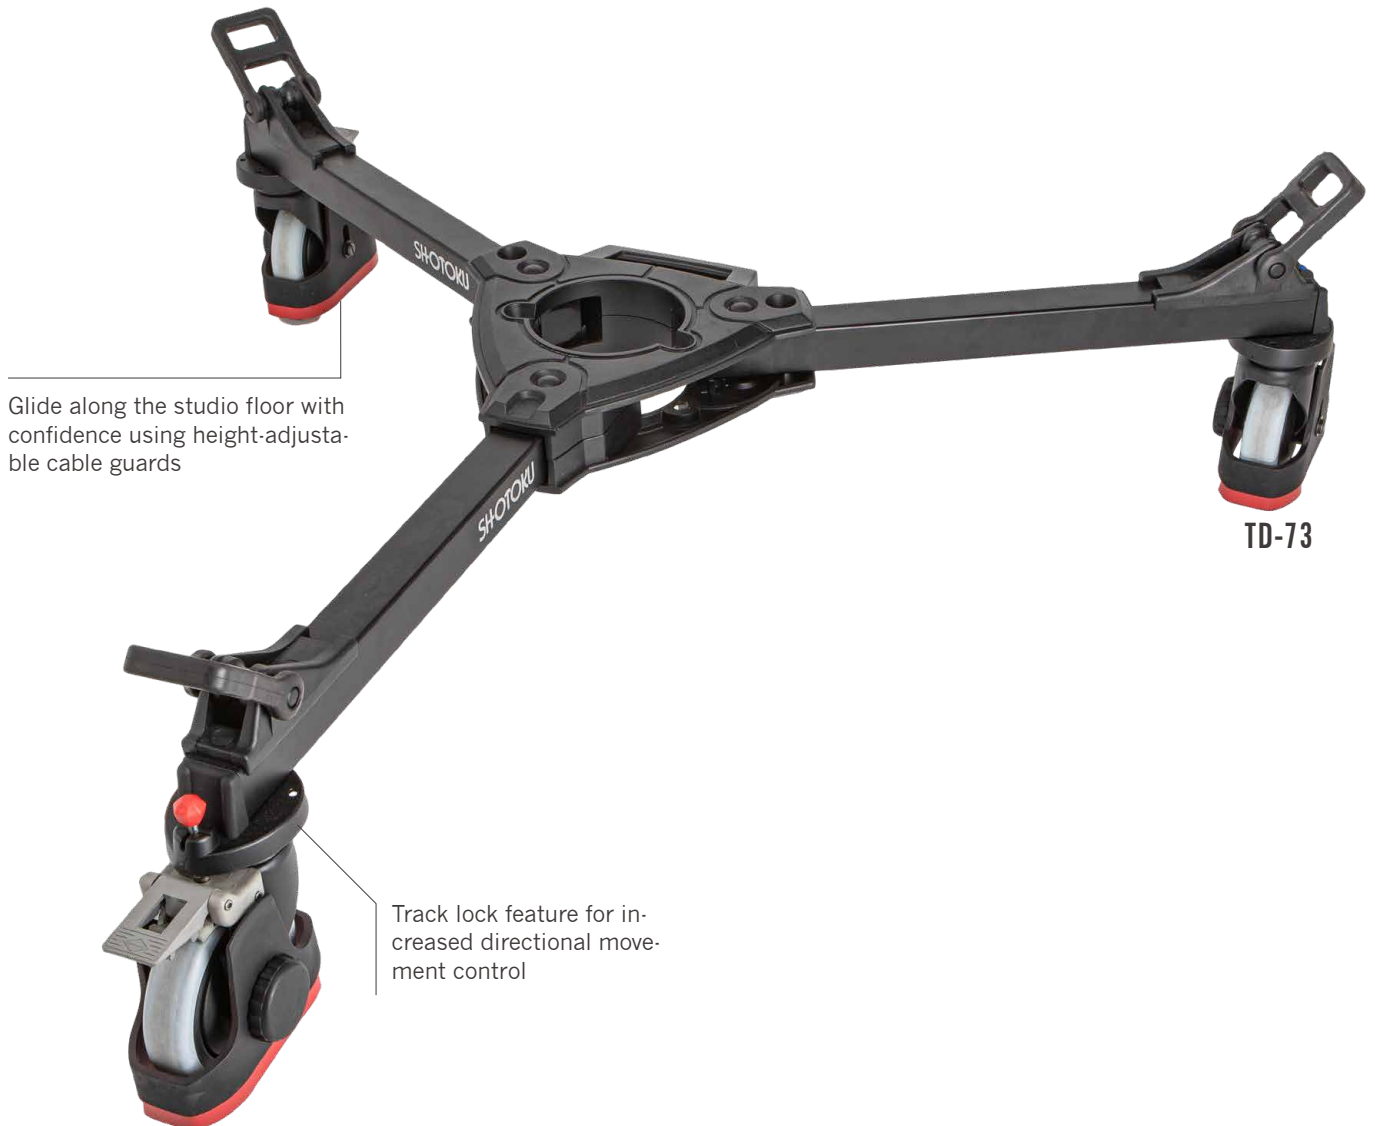

TD-73

EFP Dolly

PRODUCT

Fold-and-go design

Integrated Carry Handle

Easy to maneuver and fold away for compact storage and transportation, the TD-73 dolly is specifically designed to perfectly match the TTH1502C tripod.

MAX. PAYLOAD

110kg / 242.5lbs

MAX. WIDTH

998mm / 39.3"

WEIGHT

8.8kg / 19.4lbs

WHEEL DIAMETER

Ø125mm

TRACK LOCK

Yes

BRAKES

Quick lock

SUITABLE TRIPODS

TTH1502C, TTH1002C,
TTM1002C

Glide along the studio floor with confidence using height-adjustable cable guards

Track lock feature for increased directional movement control