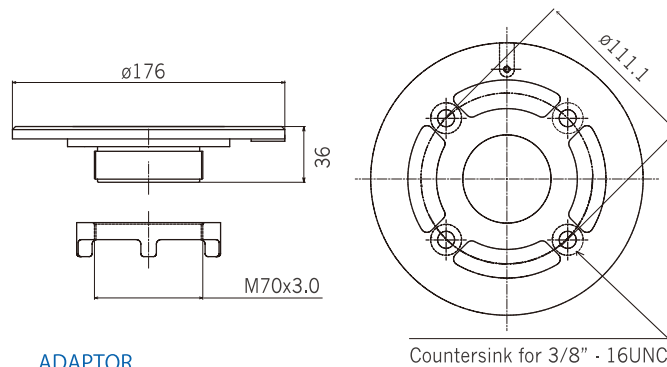

## TZ-16

Extension Adaptor for M70 Mitchel mount tripods/pedestals  
Available in 2 versions: Height (A) 150mm or 300mm.

ADAPTOR