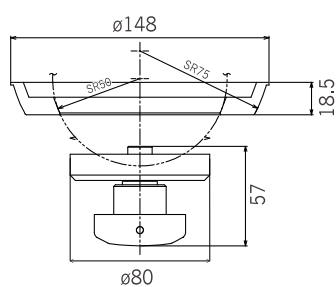

ADAPTOR

TZ-56

100mm Bowl Adaptor for 150mm bowl tripods