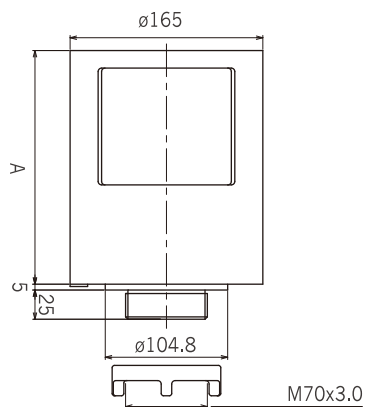

ADAPTORS

ADAPTOR

TZ-16

Extension Adaptor for M70 Mitchel mount tripods/pedestals
Available in 2 versions: Height (A) 150mm or 300mm.