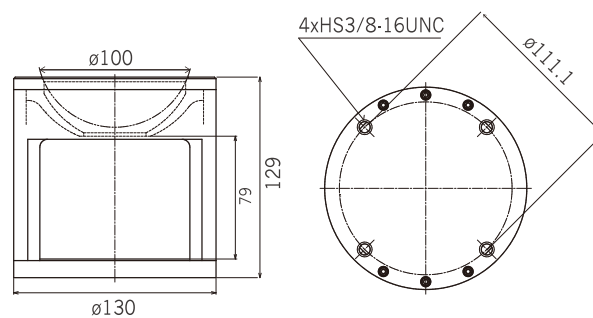

ADAPTOR

TZ-63

100mm Bowl Adaptor for 4-bolt flat base mount tripods/pedestals