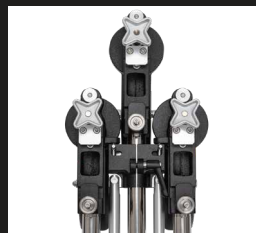

TD-13 TD-32

Heavy-Duty Studio / OB Tripods

The TD-13 and TD-32 heavy duty dollies are robust, easy to maneuver and fold away for compact storage when necessary.

TD-13 and TD-32 are designed for virtually any studio / OB camera and tripod systems.

Easy fold-and-go system

Free or track-lock

MODEL

MAX. PAYLOAD

MAX. WIDTH

WEIGHT

WHEEL DIAMETER

TRACK LOCK

BRAKES

SUITABLE TRIPODS

TD-13

140kg / 308.6lbs

1,176mm / 46"

9.5kg / 19.8lbs

Ø127mm

Yes

Yes

TT-17, TT-64

TD-32

140kg / 308.6lbs

1,240mm / 49"

20kg / 44.1lbs

Ø225mm

Yes