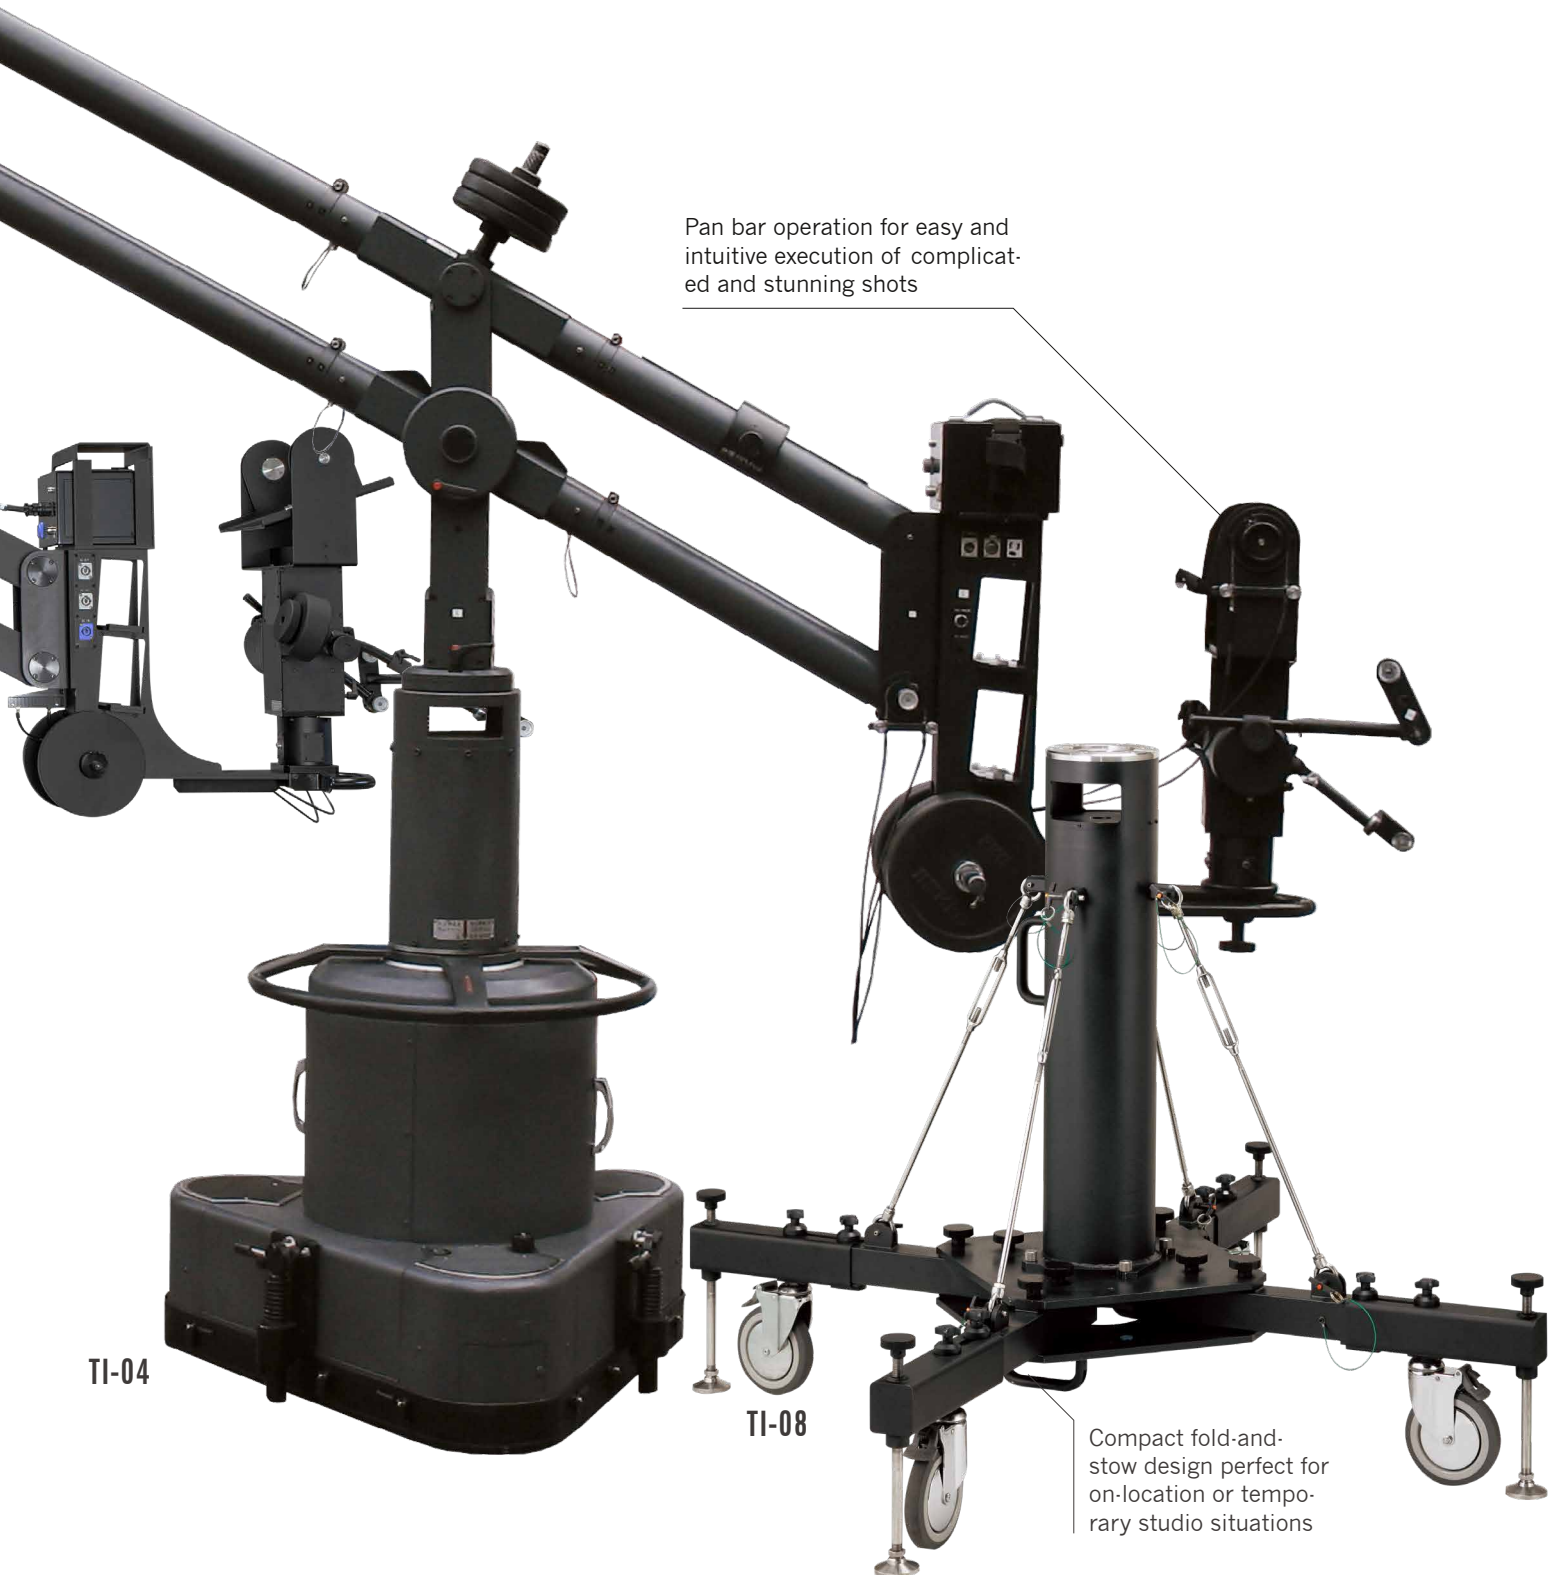

Designed for OB and studio applications and engineered with mobility in mind, the TK-53, TK-53L, and TK-38 servo control cranes require only a single cameraman to operate and are capable of being completely disassembled into hand-held cases for easy transport. Users can also operate it as a remote control pan & tilt head system simply by removing the remote head and pan bar operation unit.

TI-04 is a steerable studio crane dolly for the TK-53/53L and TK-38. The pedestal-type dolly provides enhanced stable dolly movement and a compact base carriage to allow for easy single man use. TI-08 is a foldable type outdoor crane dolly engineered for rugged use.

2'7" x 2'11"

TI-08

200kg / 440lbs

1,100mm / 3'7"

391mm / 1'4"

49kg / 108lbs

1,466 mm x 1,466mm

4'10" x 4'10"

*TK-53L: Overall Length: 4,861mm, Max. Optical Height: 3,929mm, Weight 100kg / 220.5lbs

SHOTOKU CRANES

Shotoku is proud to be the world leader in the production of premium broadcast-grade cranes and dollies. Our extensive lineup includes not only our flagship production products pictured here, but our legendary line of traditional studio cranes which define the highest standard quality in class. Contact us for pricing and other inquiries by visiting our website or calling us at one of our offices.